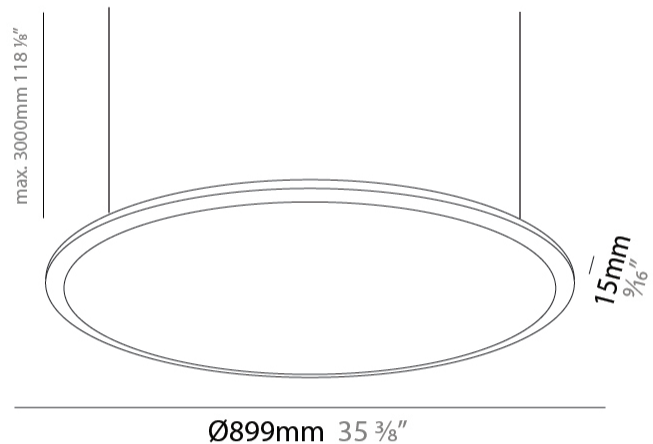

HARMONY ROUND SUSPENSION

A51062-

base number   Color   Finish   Diffuser
Temperature   Options   Options

1. To build a product code in our configurator select the specify button on the base model # product page
2. To build a manual product code on this datasheet choose from the options listed below in blue font and add the suffix to the base model #

GENERAL

Series: Harmony Round
Partner: Ivela
Division: Architectural
Installation: Suspension
Product Type: Panels
Mounting Location: Ceiling
Light Distribution: Direct

PHYSICAL

Shape: Round
Diameter (mm): 899
Diameter (in): 35 3/8
Height (mm): 19
Height (in): 3/4
Max. Overall Height (mm): 2500
Max. Overall Height (in): 98 7/16
Diffuser: [PMMA - Opal / Prismatic](#)
Fixture Finish: [WHI / BLK / GLD](#)
Fixture Material: Aluminum

ELECTRICAL

Lamp Type: LED
Input Wattage (W): 56
Dimming: Tri-Mode (Non-Dimming and Phase Dimming (120Vac only) and 0-10V Dimming)
Driver Included: No
Driver Location: Remote
Driver Type: Constant Voltage - Universal
Driver Class: Class 2
Housing: ENCP 5 (ERP) ENCP 8 (SC Power)
Input Voltage (V): 120 - 277
Output Voltage (V): 24

LED

Color Temperature (°K): [2700 / 3000 / 3500 / 4000](#)
Max. Delivered Lumen (lm): 4032 / 4200 / 4325 / 4452
Nominal Lumen (lm): 6720 / 7000 / 7208 / 7420
CRI: >93 CRI
Lamp Life (hrs): 50000

OPTICAL

RATINGS AND CERTIFICATIONS

Certified By: Certified for North American Standards
IP rating: IP20