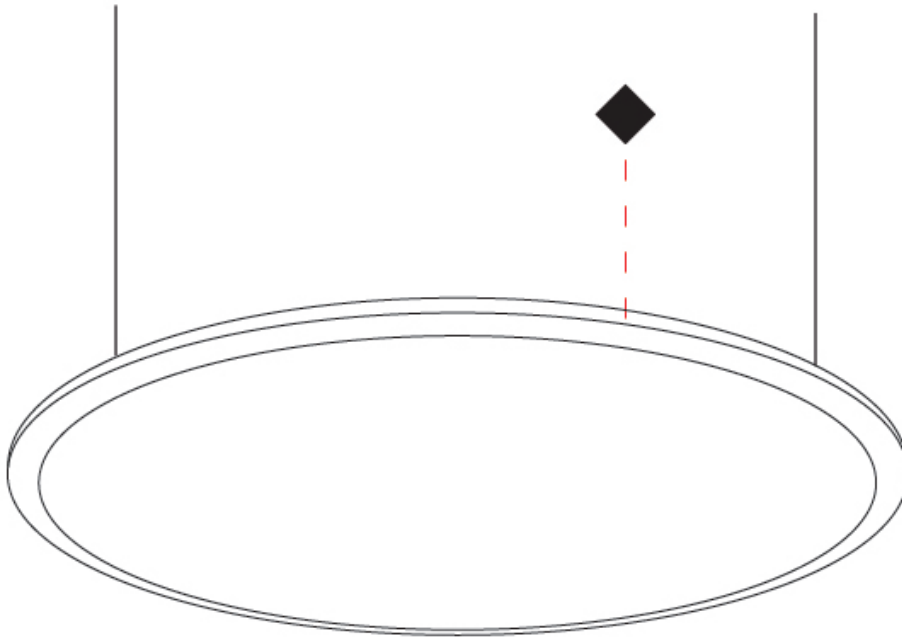

HARMONY ROUND SUSPENSION

A51062-

PROJECT	_____
TYPE	_____
SPECIFIER	_____
QUANTITY	_____
DATE	_____